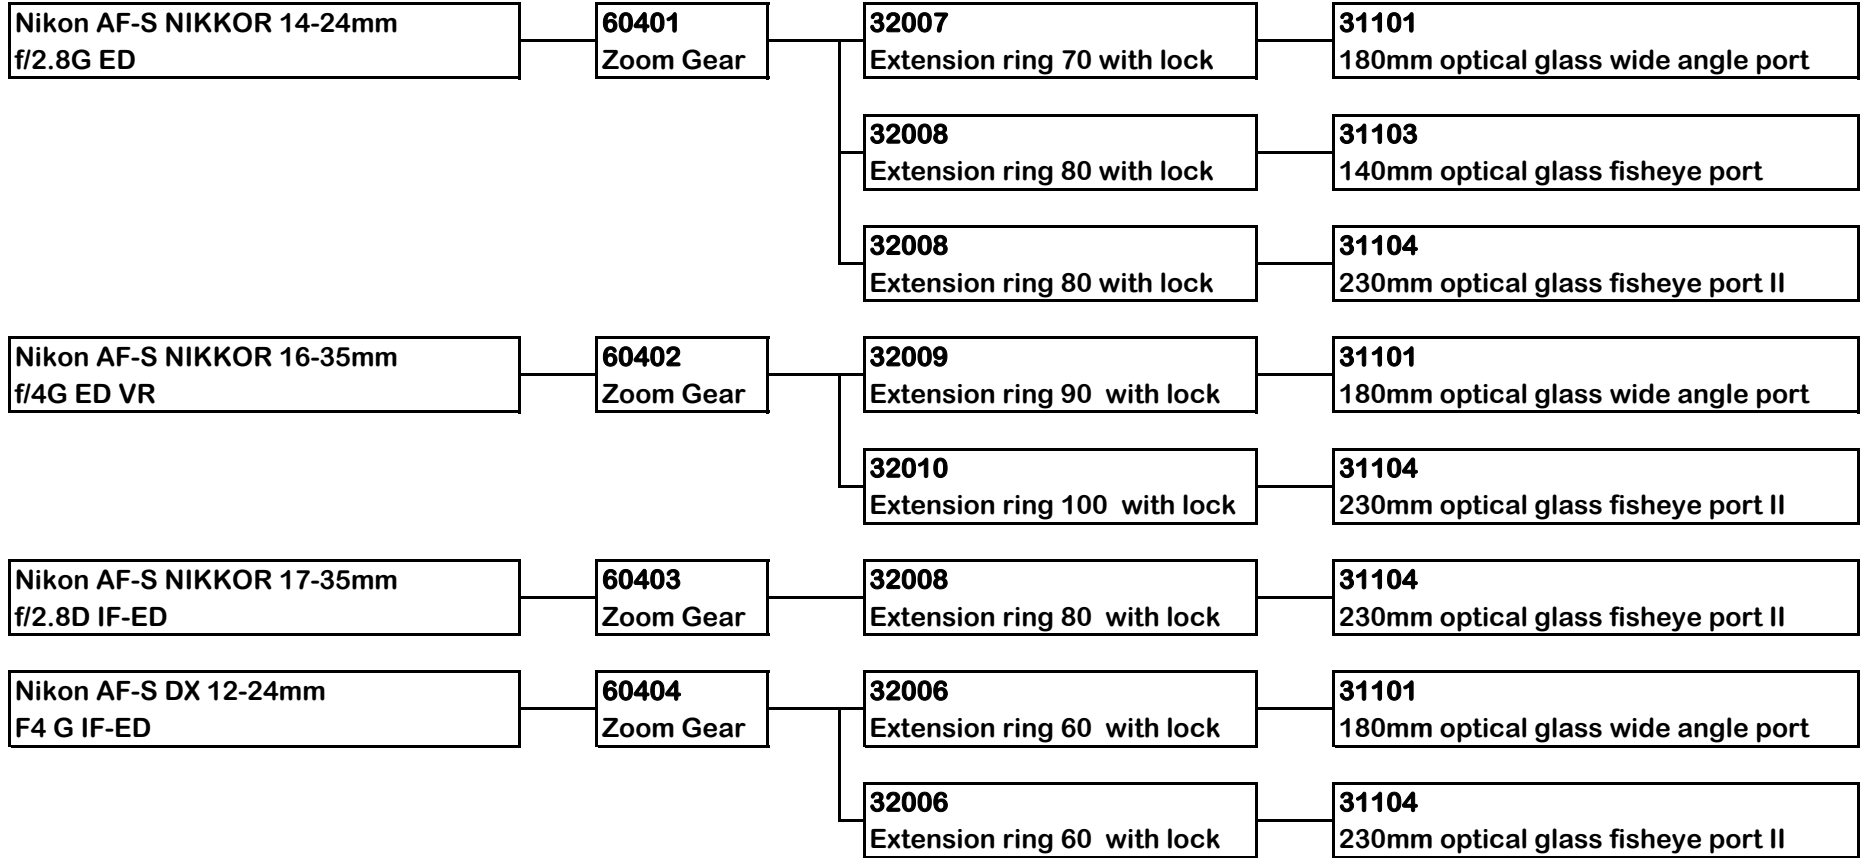

F lens will need E-Z adaptor

F WIDE ZOOM