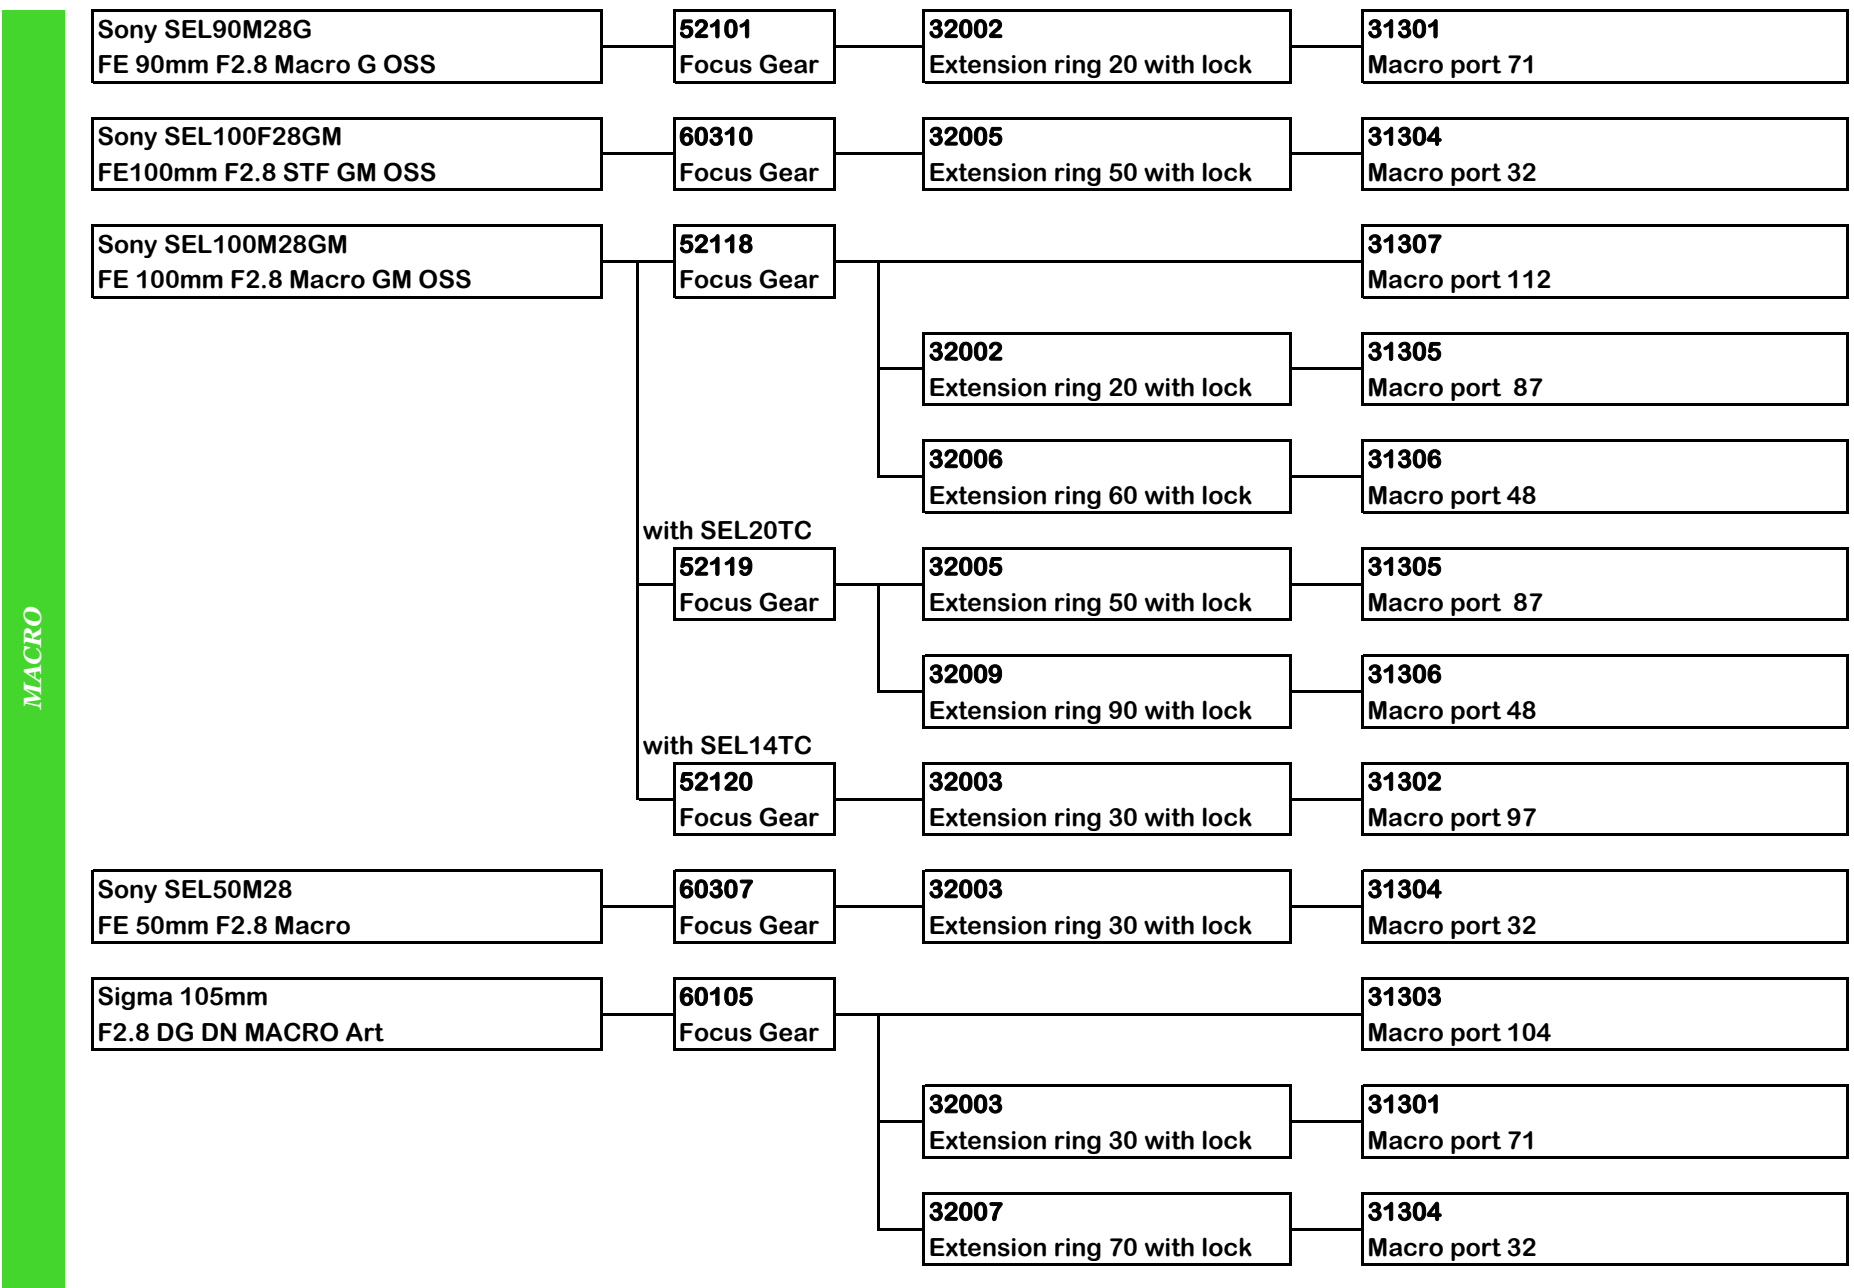

5" PORT SYSTEM FOR SONY FX3 E MOUNT SYSTEM

MACRO