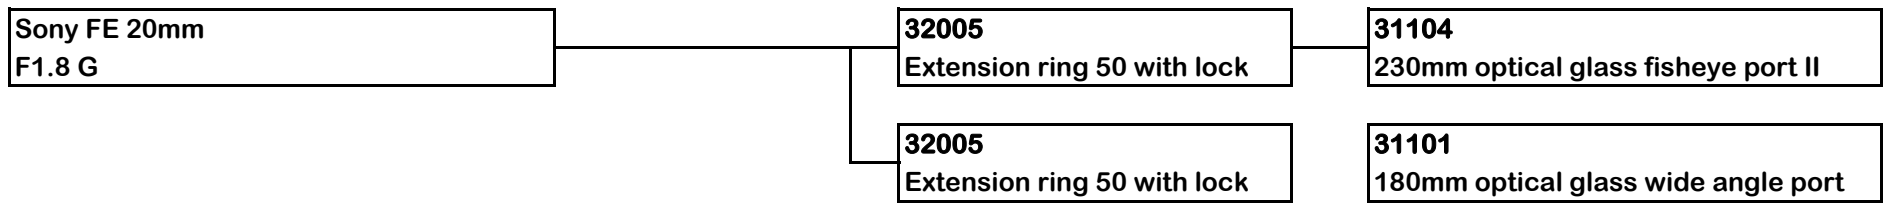

## 5" PORT SYSTEM FOR SONY E MOUNT SYSTEM

MACRO

**EF lens will need FE -EF adaptor**