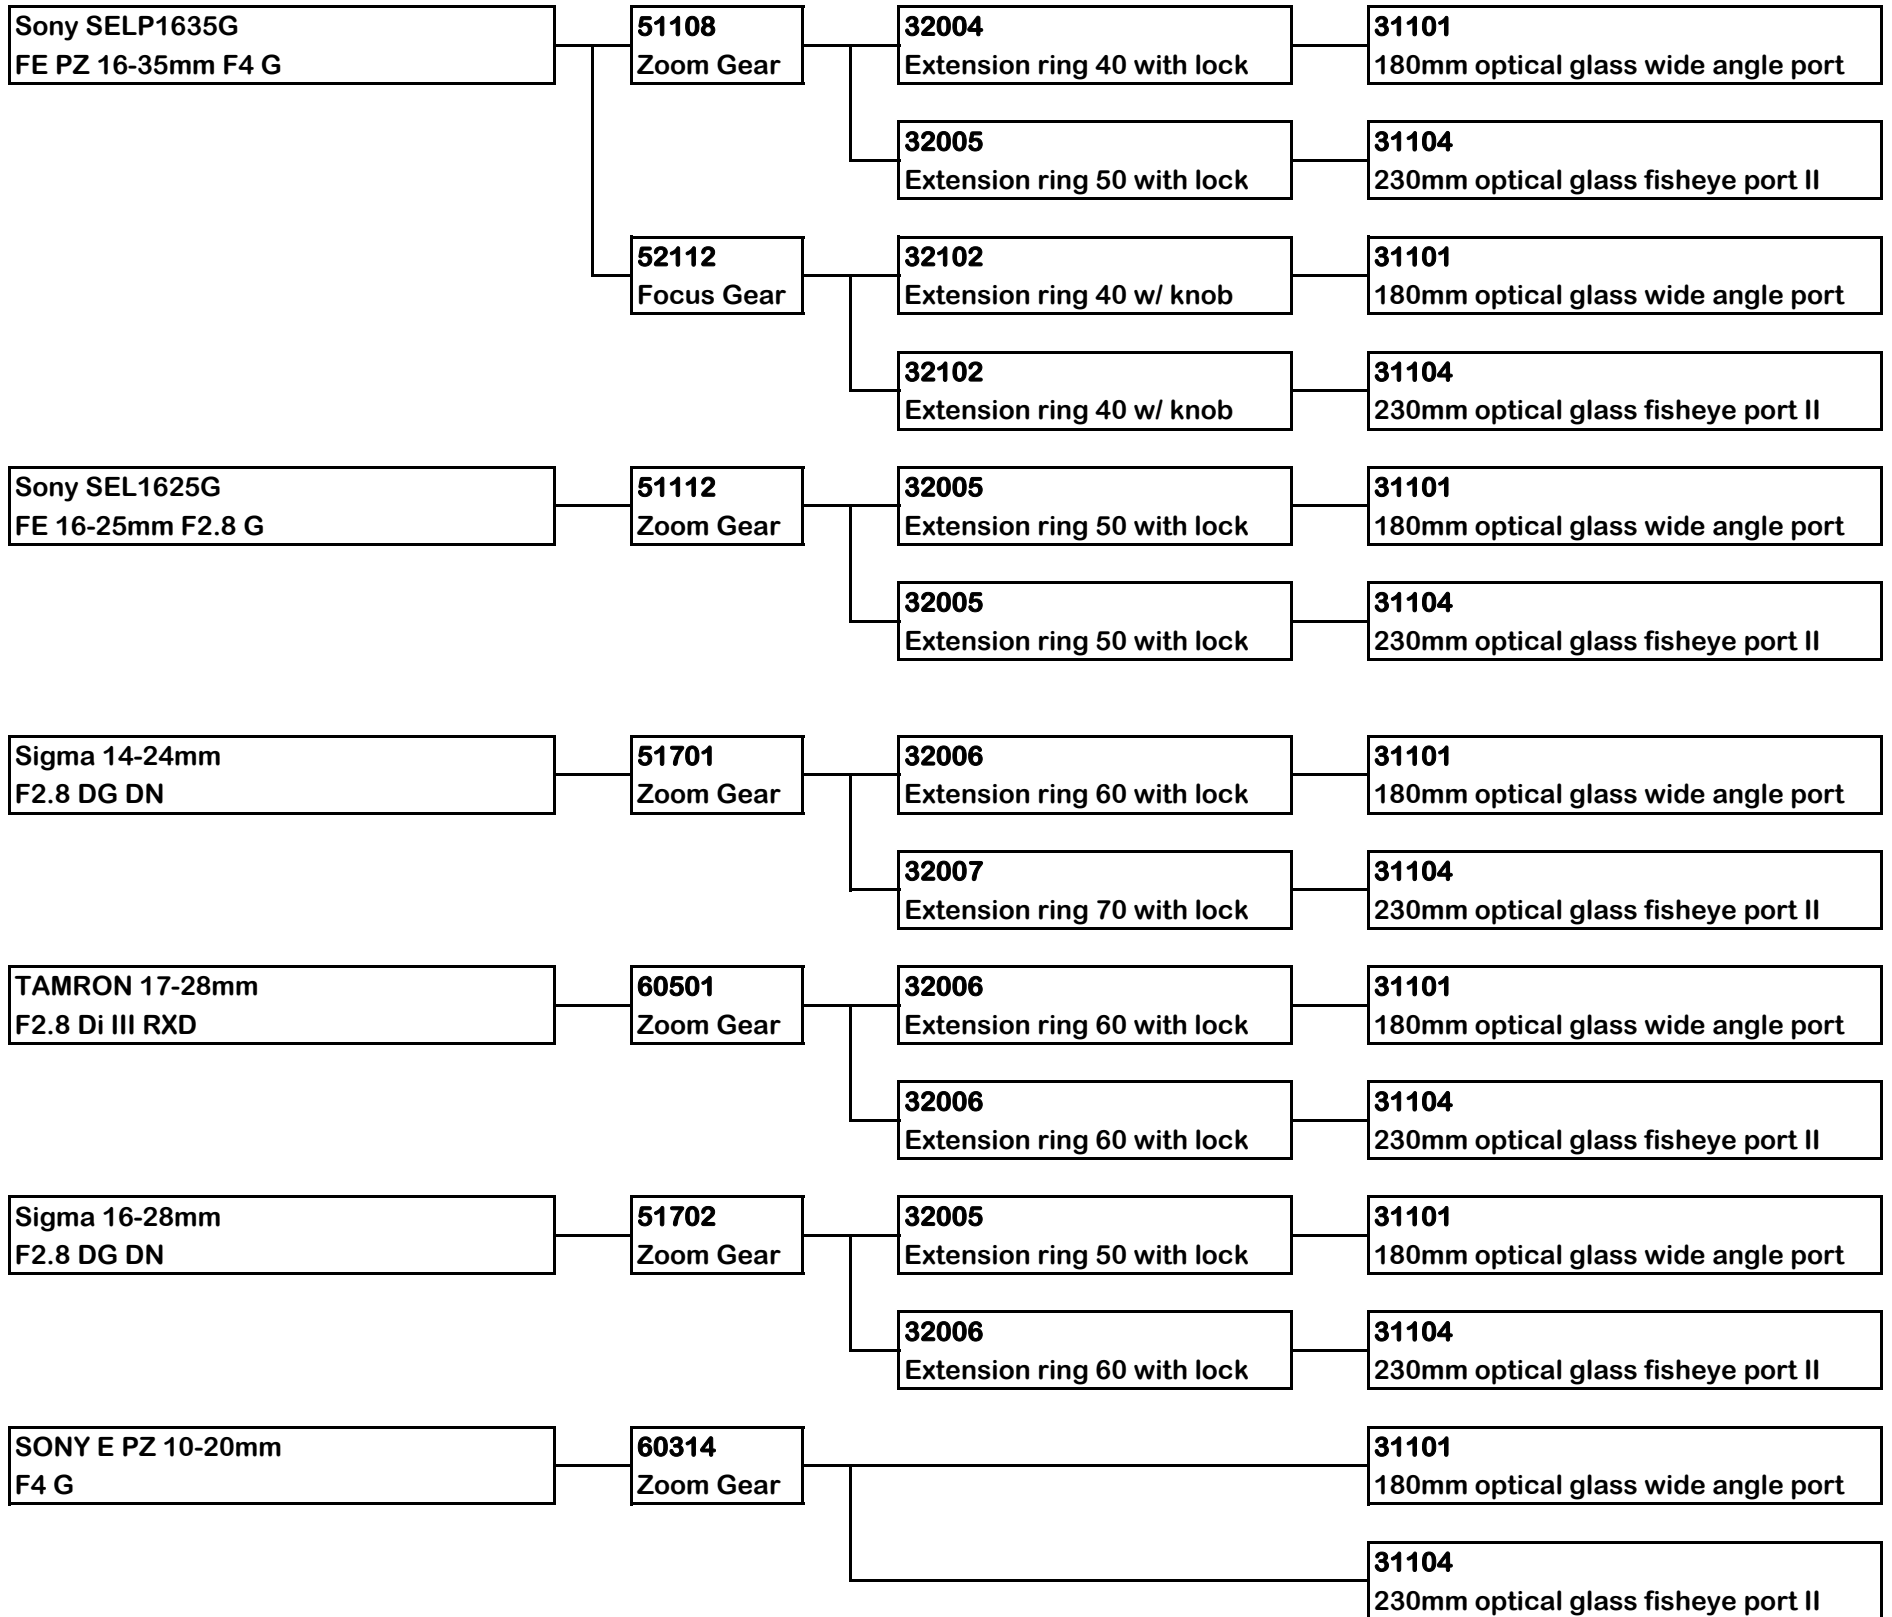

## 5" PORT SYSTEM FOR SONY E MOUNT SYSTEM

MACRO

**EF lens will need FE -EF adaptor**