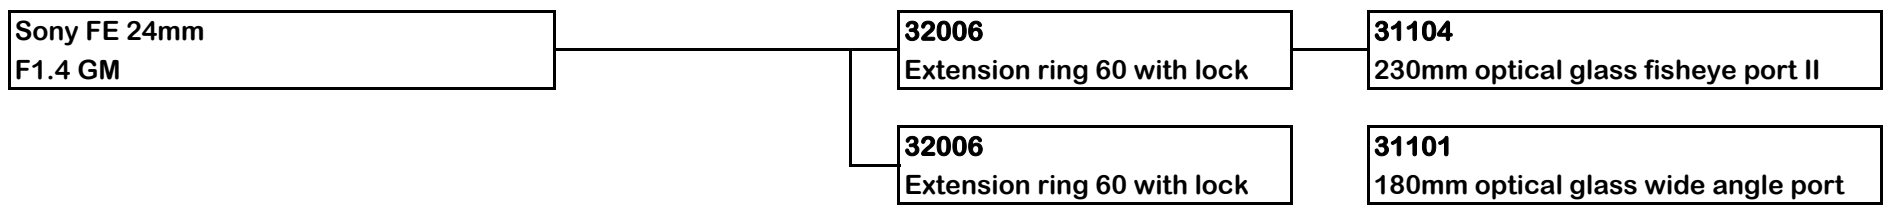

## 5" PORT SYSTEM FOR SONY E MOUNT SYSTEM

MACRO

**EF lens will need FE -EF adaptor**