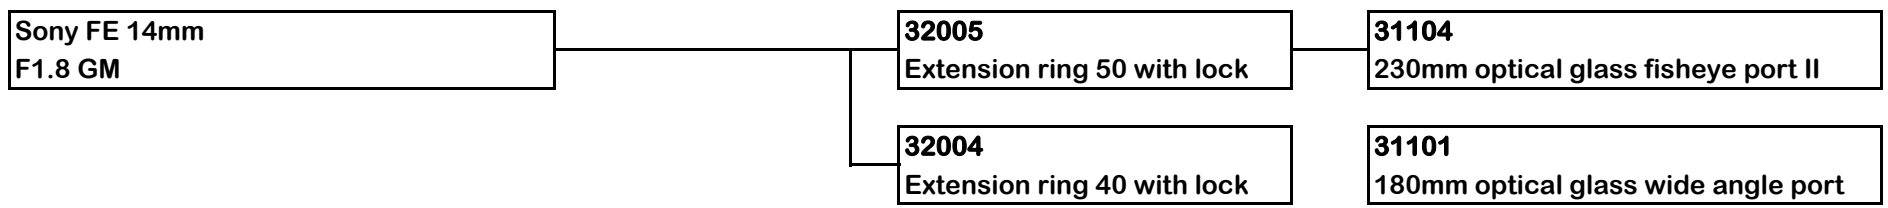

## 5" PORT SYSTEM FOR SONY E MOUNT SYSTEM

MACRO

**EF lens will need FE -EF adaptor**