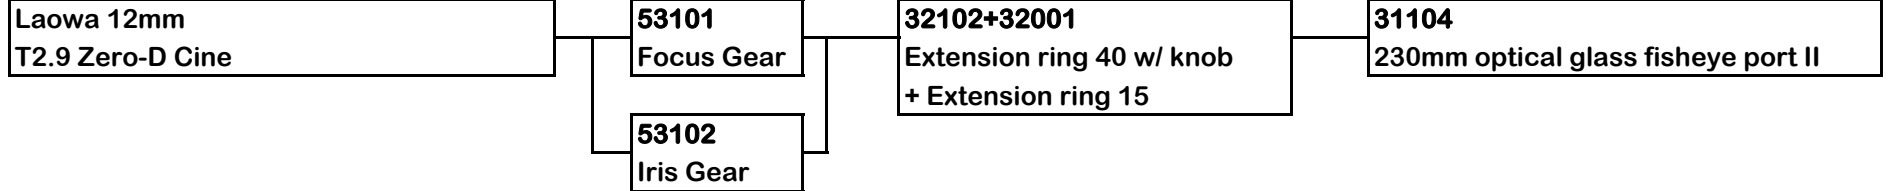

## 5" PORT SYSTEM FOR SONY E MOUNT SYSTEM

MACRO

**EF lens will need FE -EF adaptor**