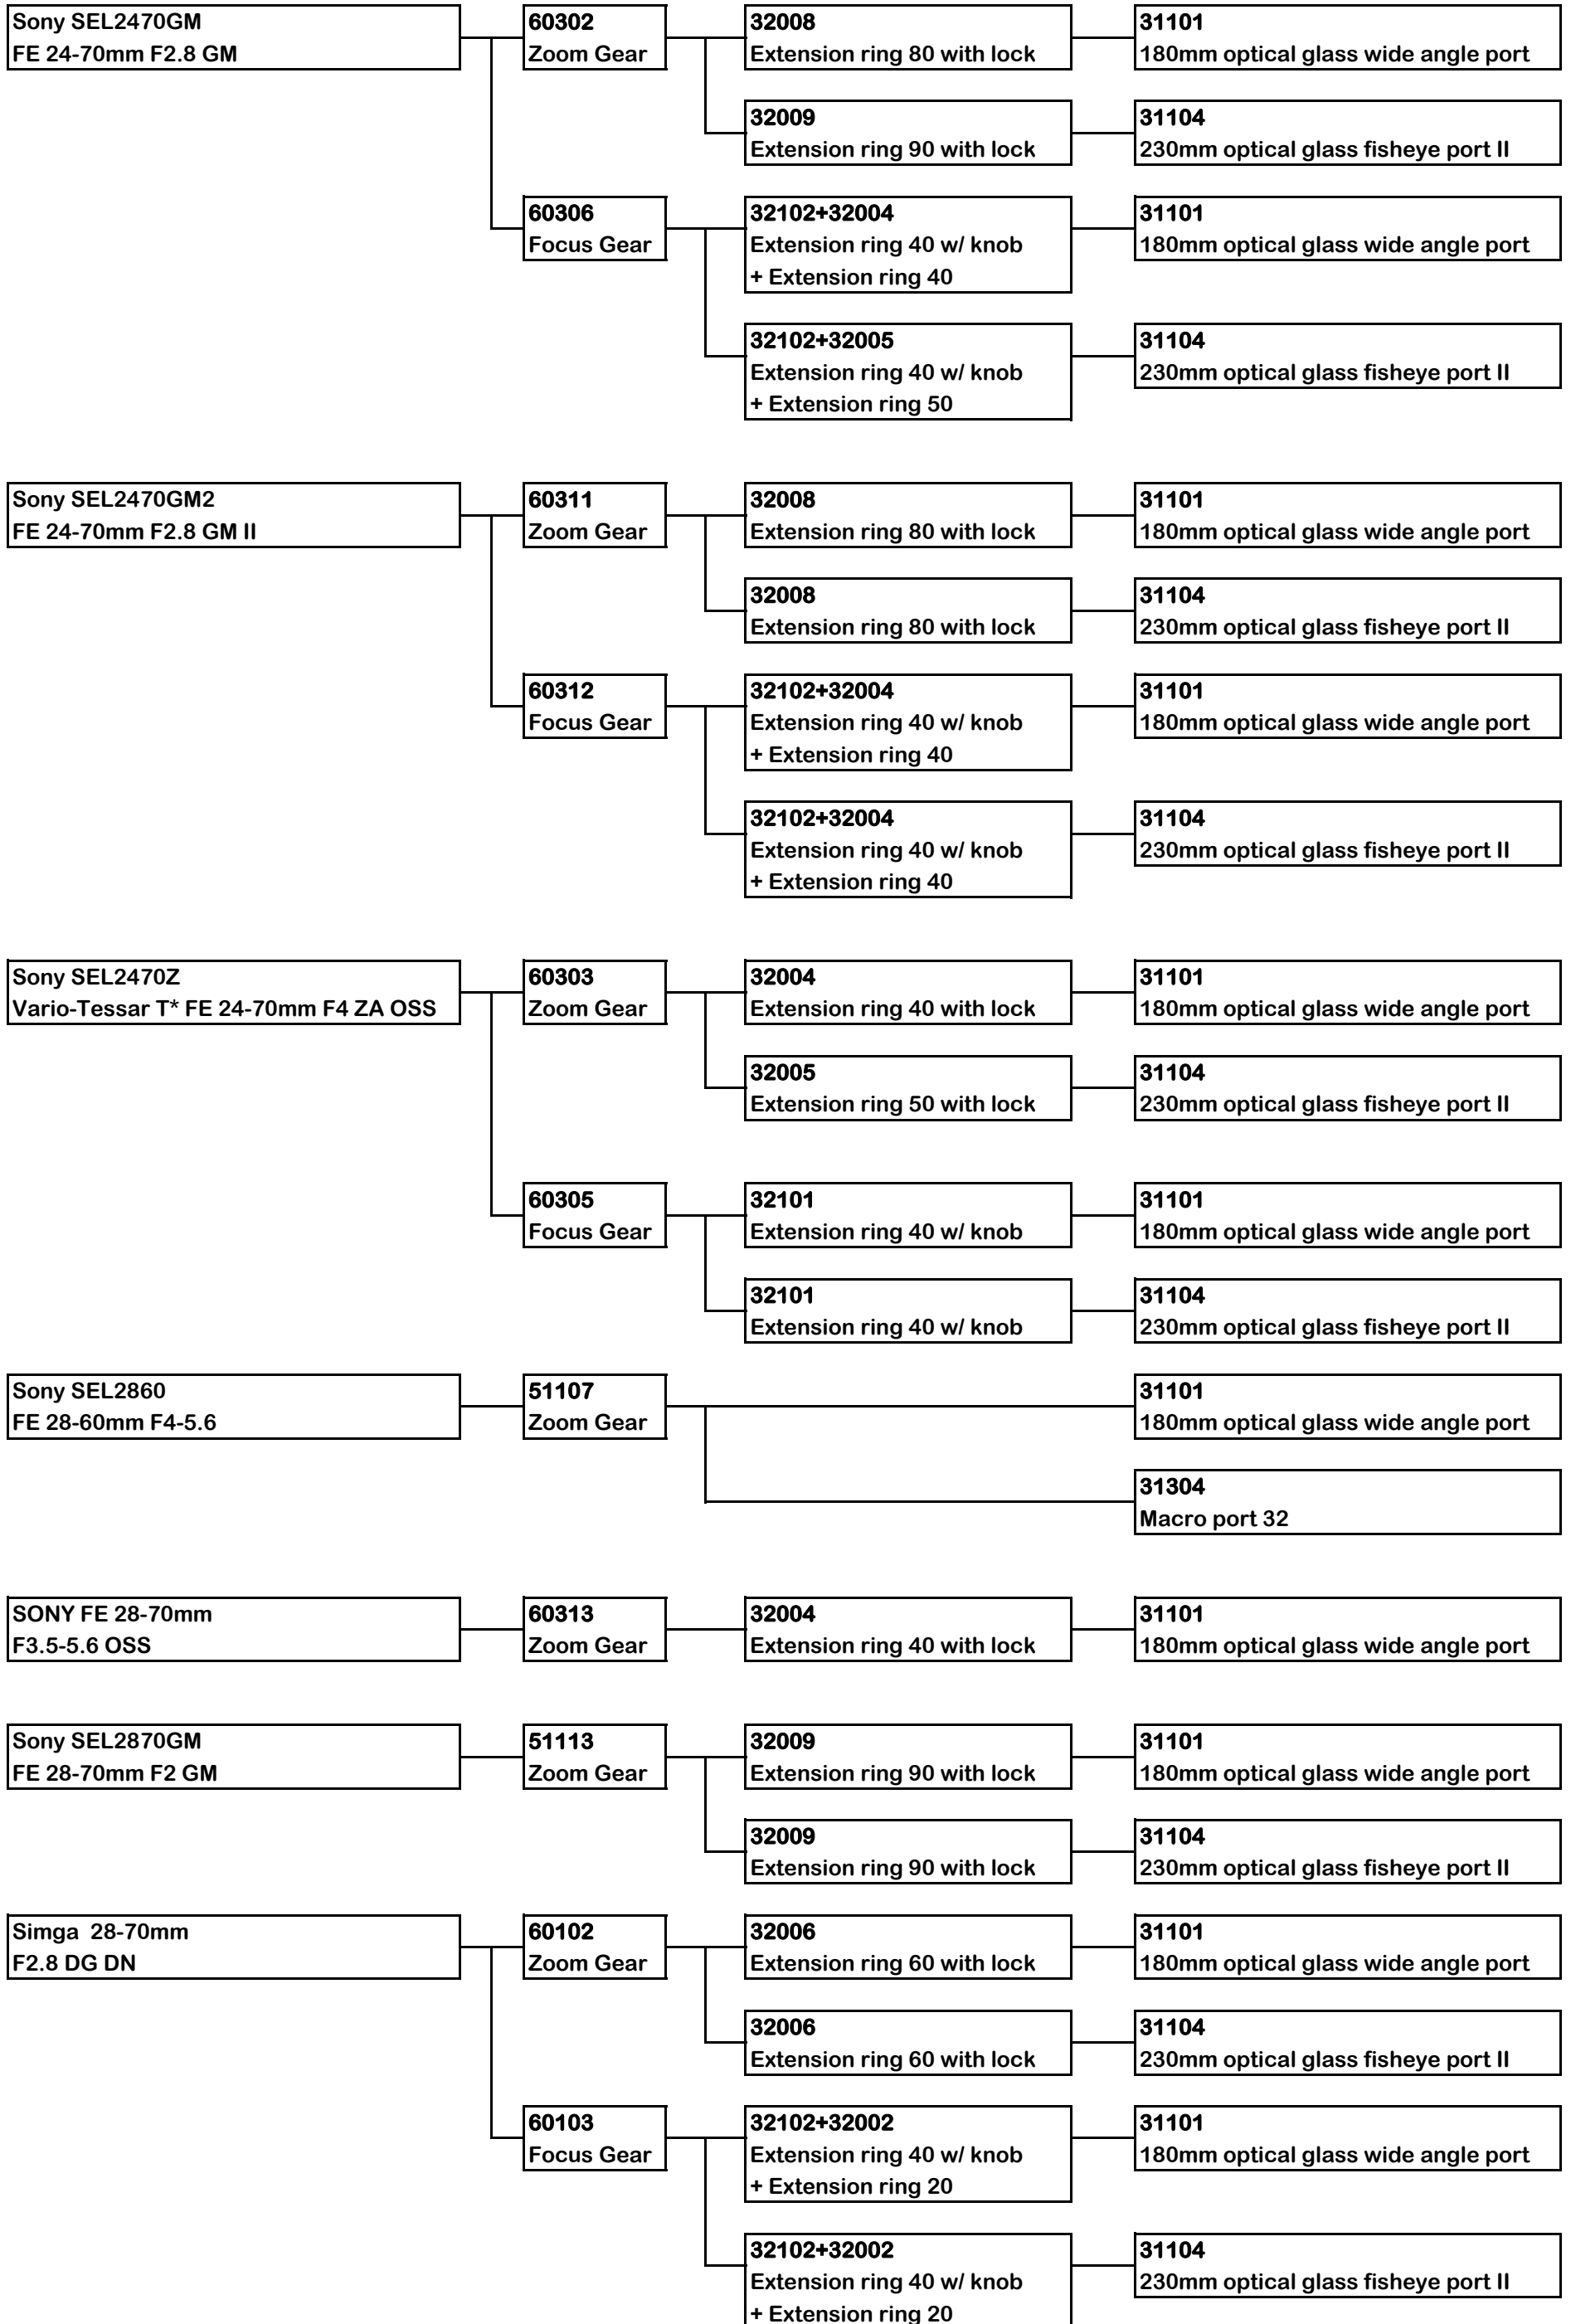

## 5" PORT SYSTEM FOR SONY E MOUNT SYSTEM

MACRO

**EF lens will need FE -EF adaptor**