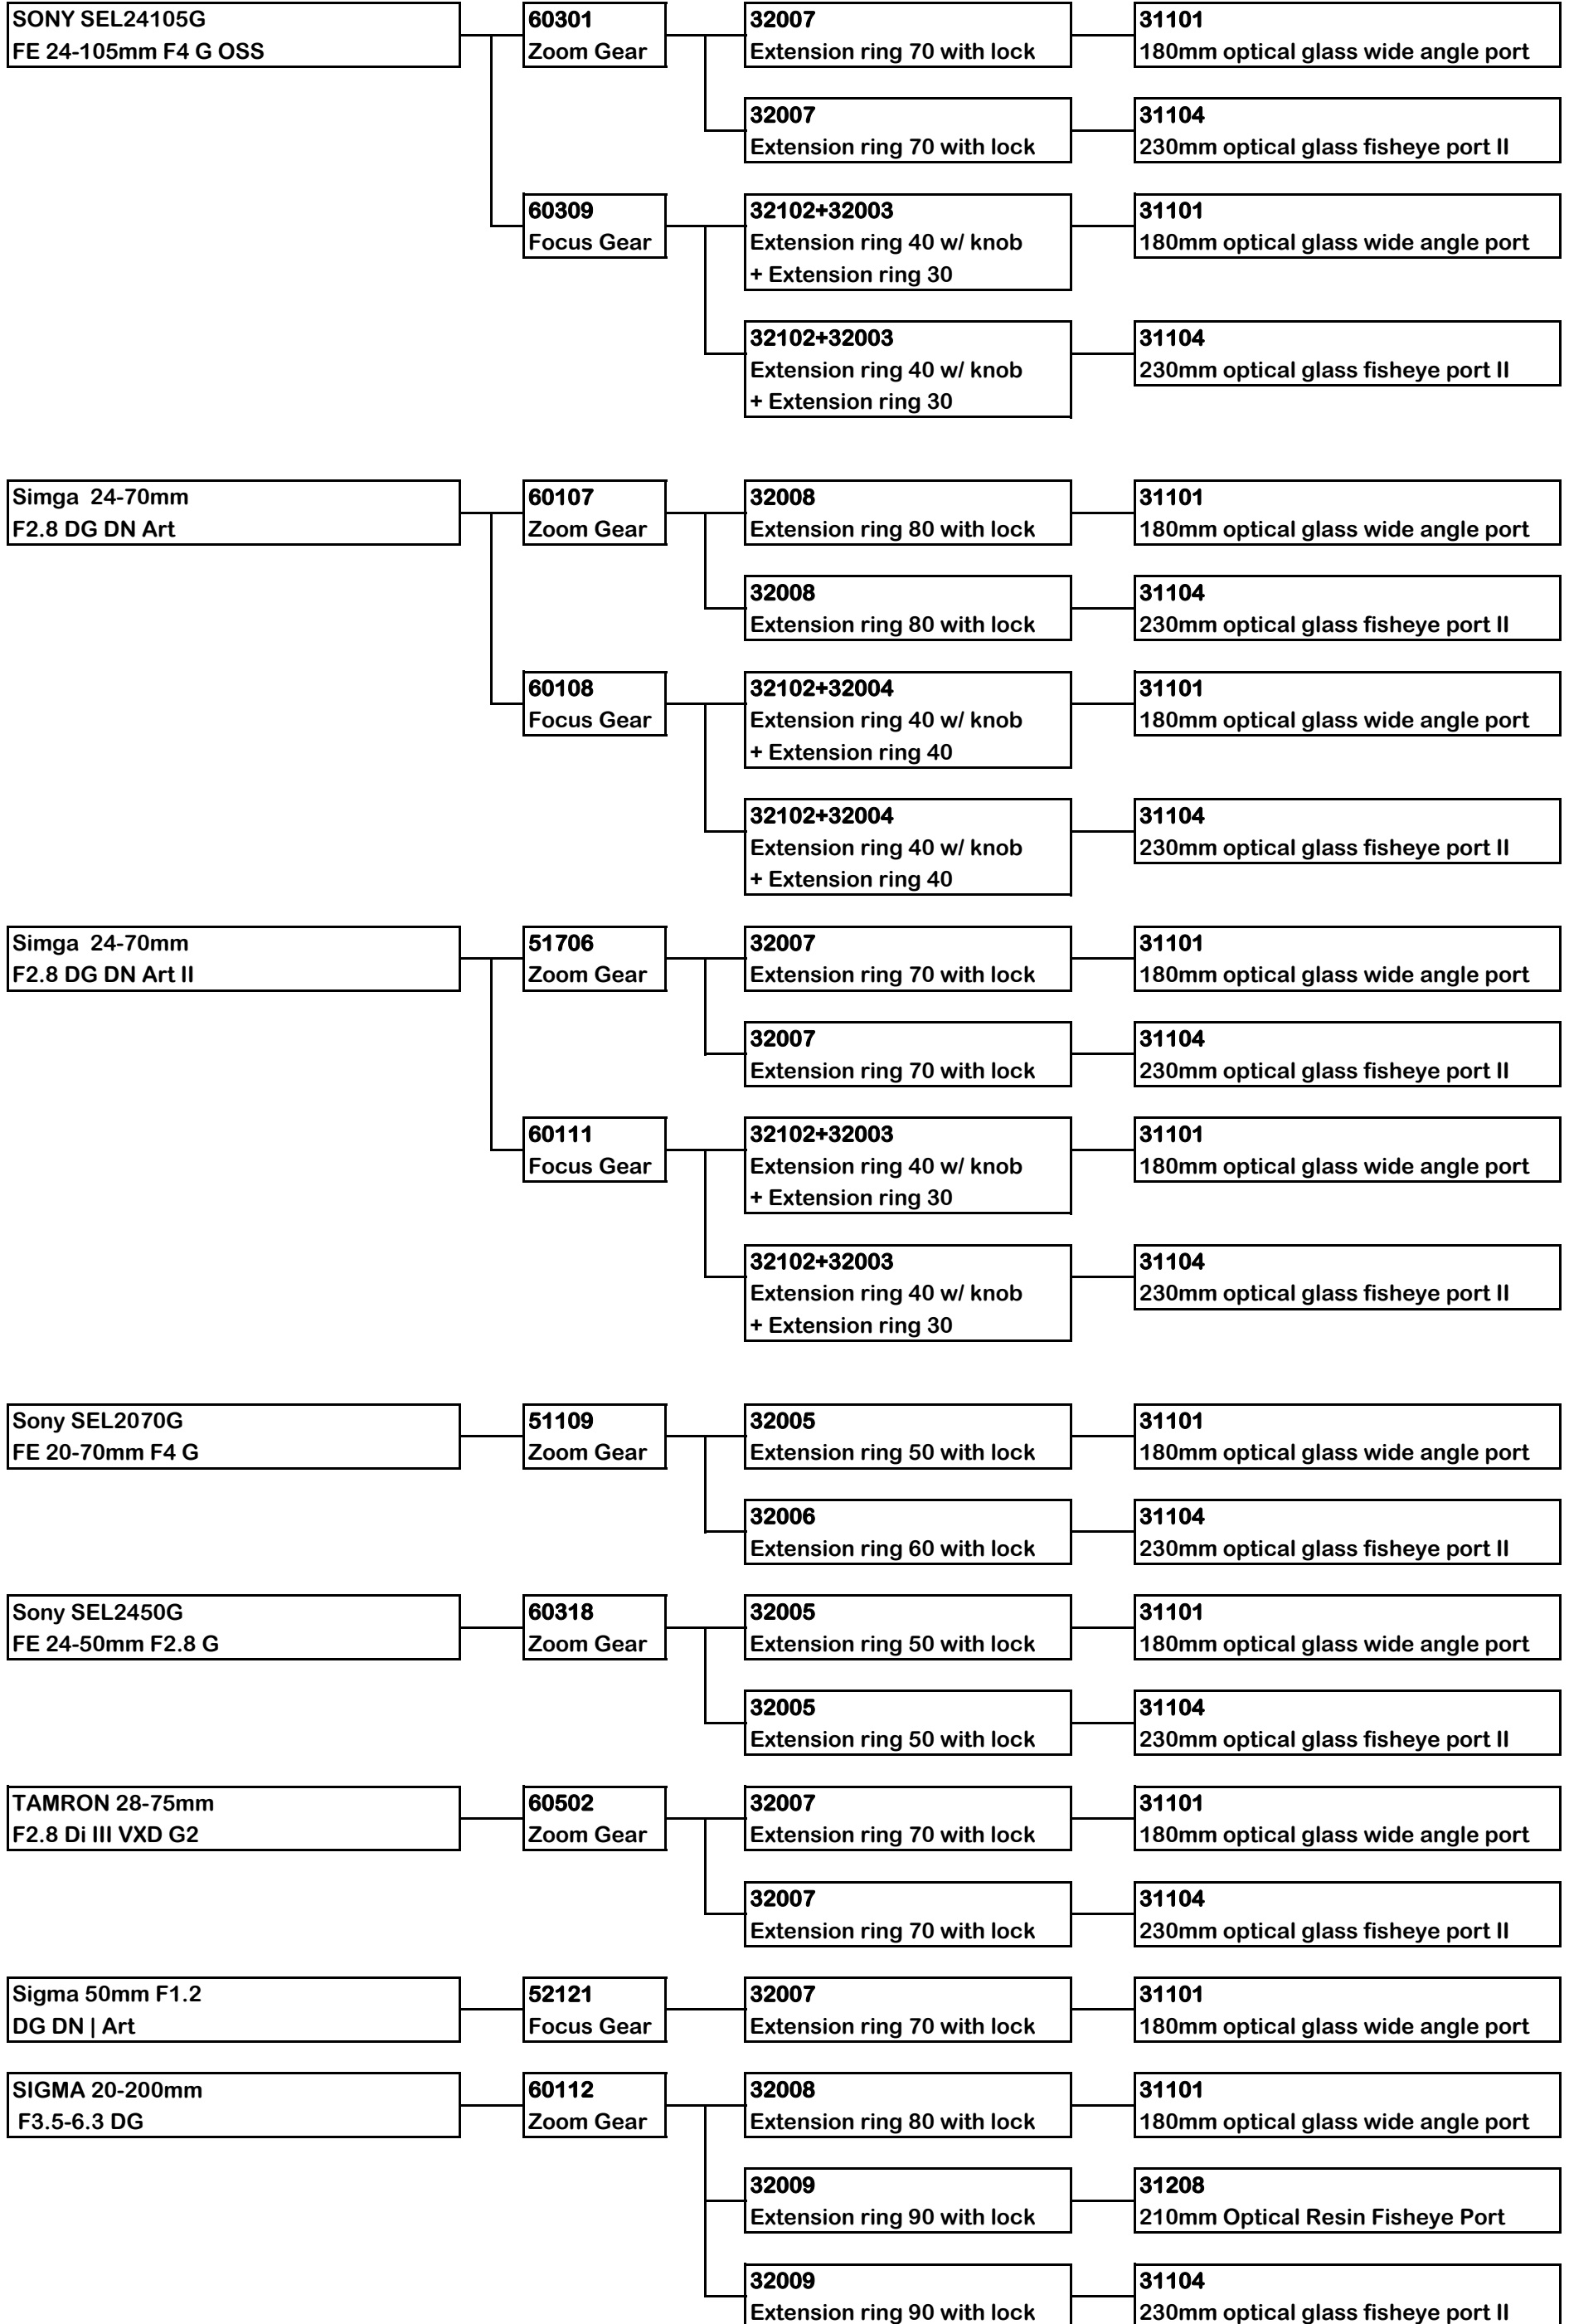

## 5" PORT SYSTEM FOR SONY E MOUNT SYSTEM

MACRO

**EF lens will need FE -EF adaptor**