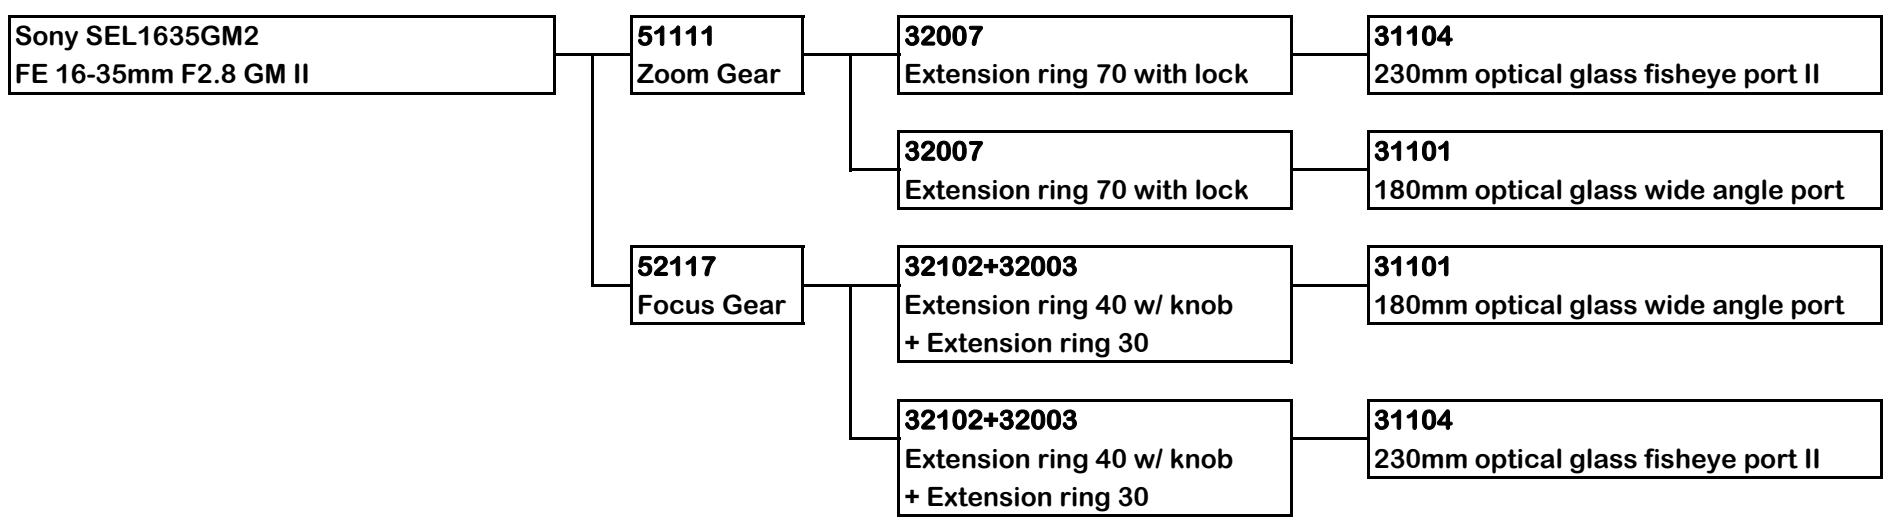

## 5" PORT SYSTEM FOR SONY E MOUNT SYSTEM

MACRO

**EF lens will need FE -EF adaptor**