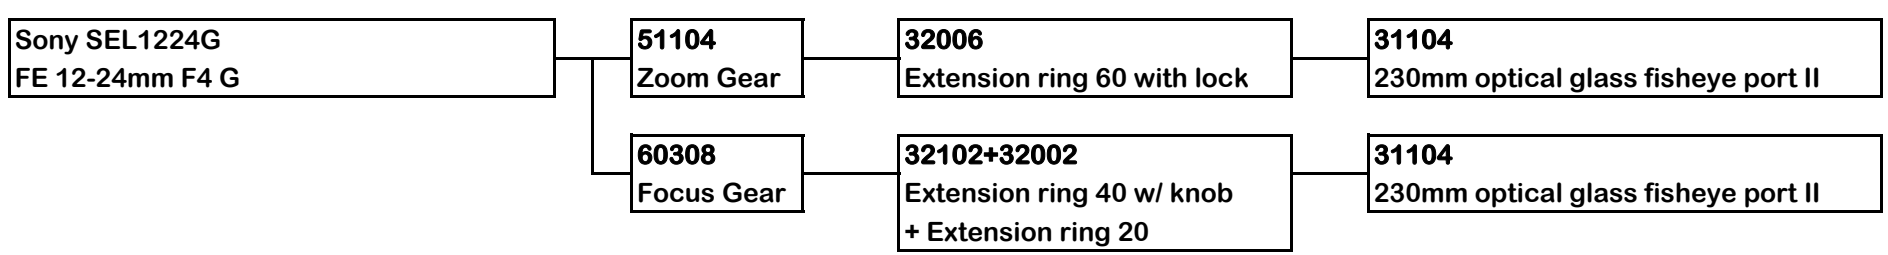

## 5" PORT SYSTEM FOR SONY E MOUNT SYSTEM

MACRO

**EF lens will need FE -EF adaptor**