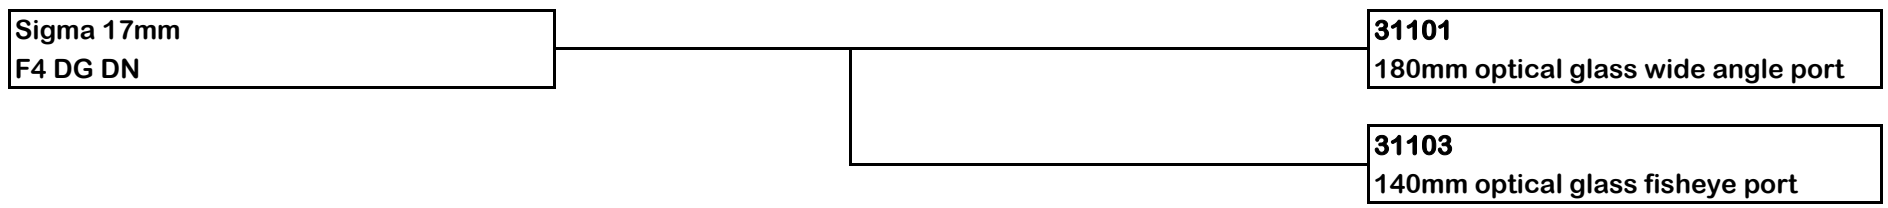

## 5" PORT SYSTEM FOR SONY E MOUNT SYSTEM

MACRO

**EF lens will need FE -EF adaptor**