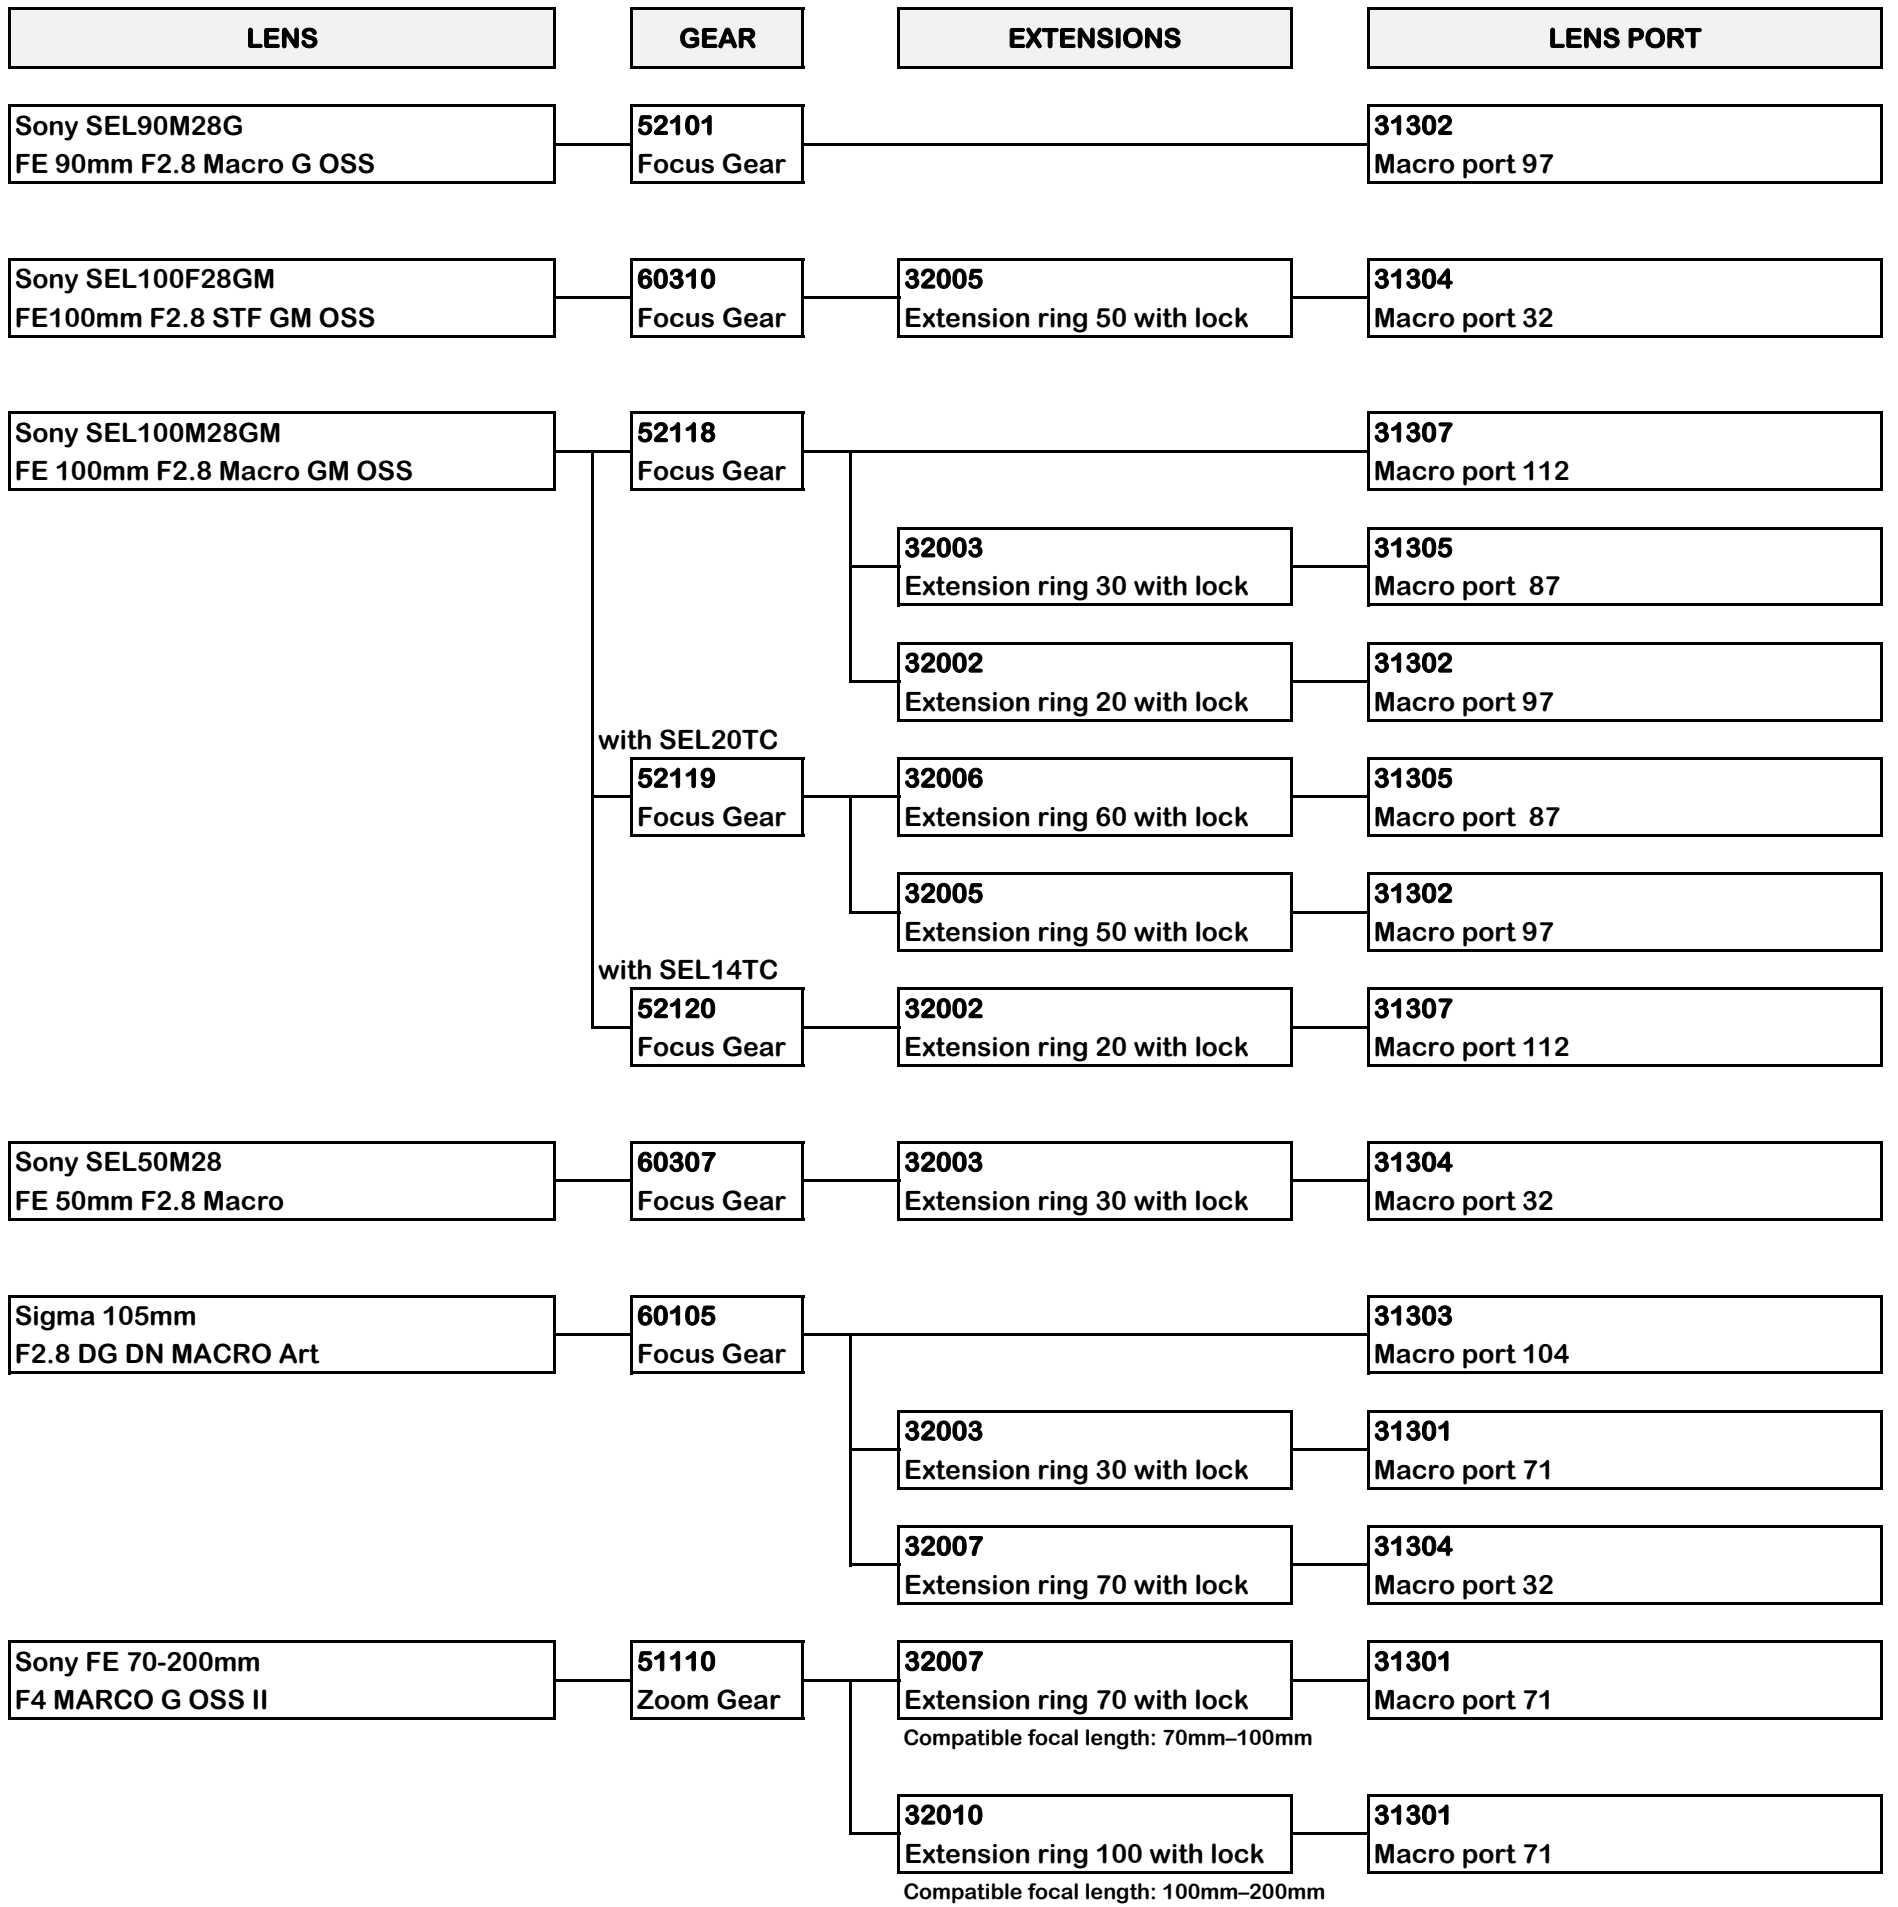

## 5" PORT SYSTEM FOR SONY E MOUNT SYSTEM

MACRO

**EF lens will need FE -EF adaptor**