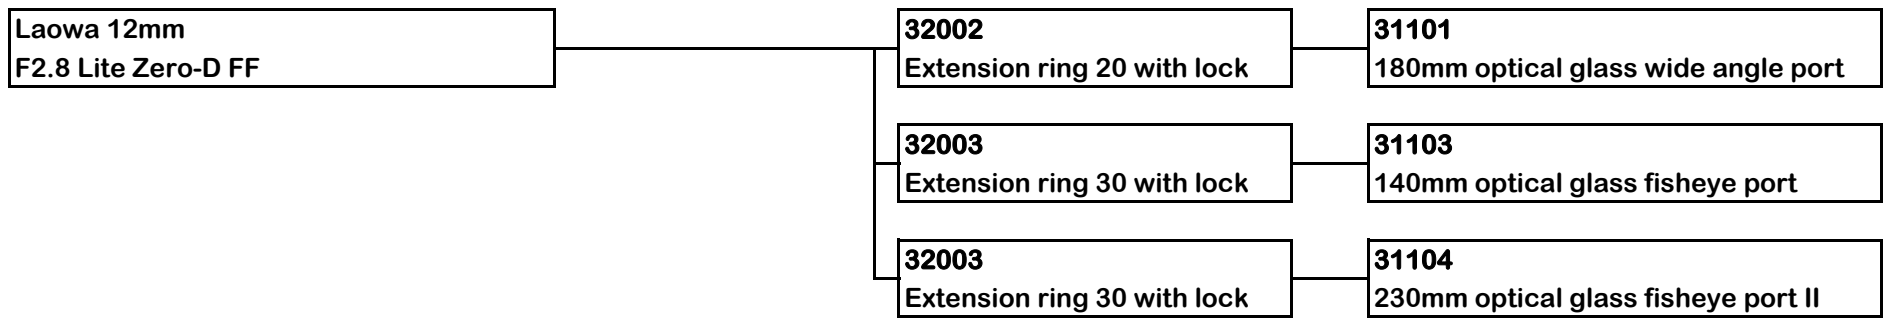

## 5" PORT SYSTEM FOR SONY E MOUNT SYSTEM

MACRO

**EF lens will need FE -EF adaptor**