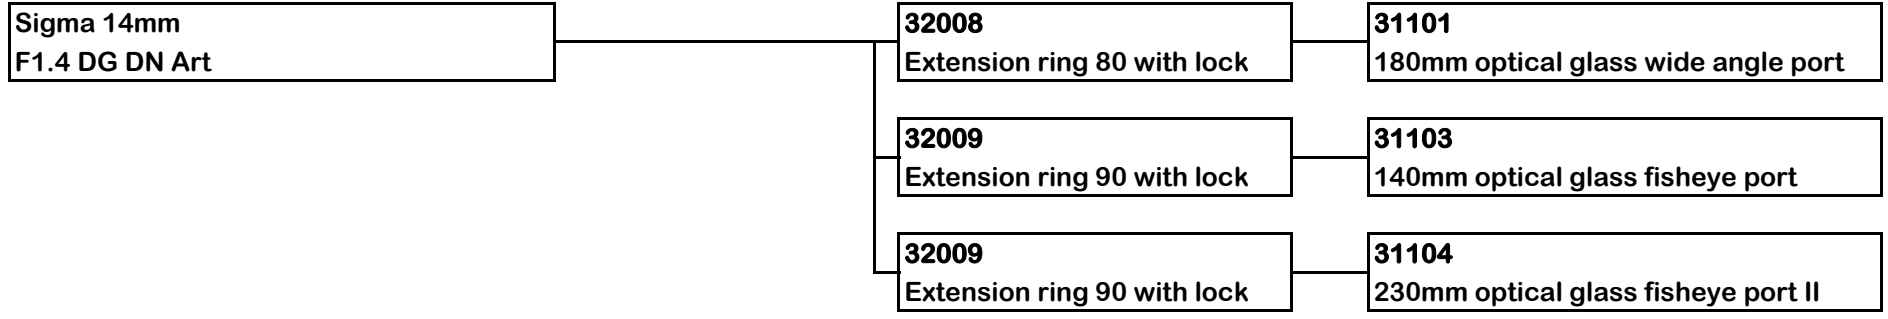

## 5" PORT SYSTEM FOR SONY E MOUNT SYSTEM

MACRO

**EF lens will need FE -EF adaptor**