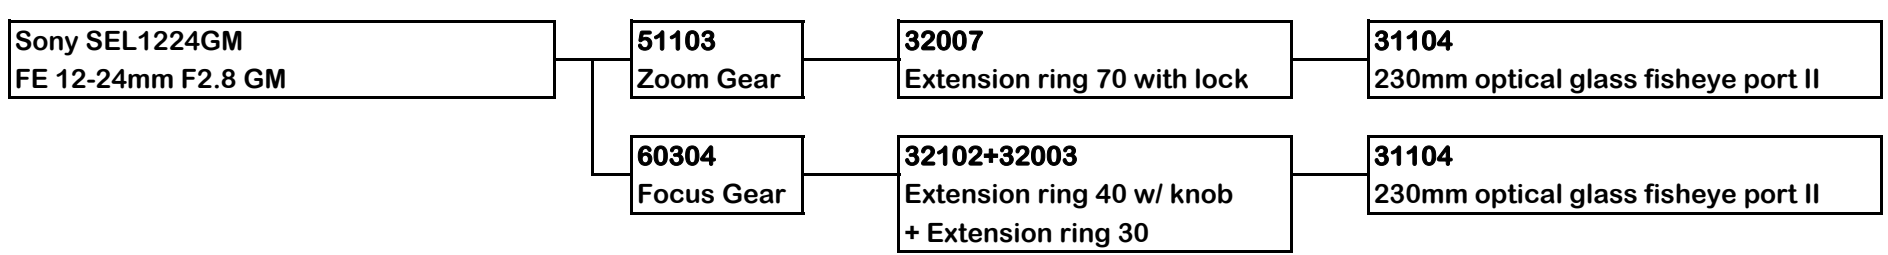

## 5" PORT SYSTEM FOR SONY E MOUNT SYSTEM

MACRO

**EF lens will need FE -EF adaptor**