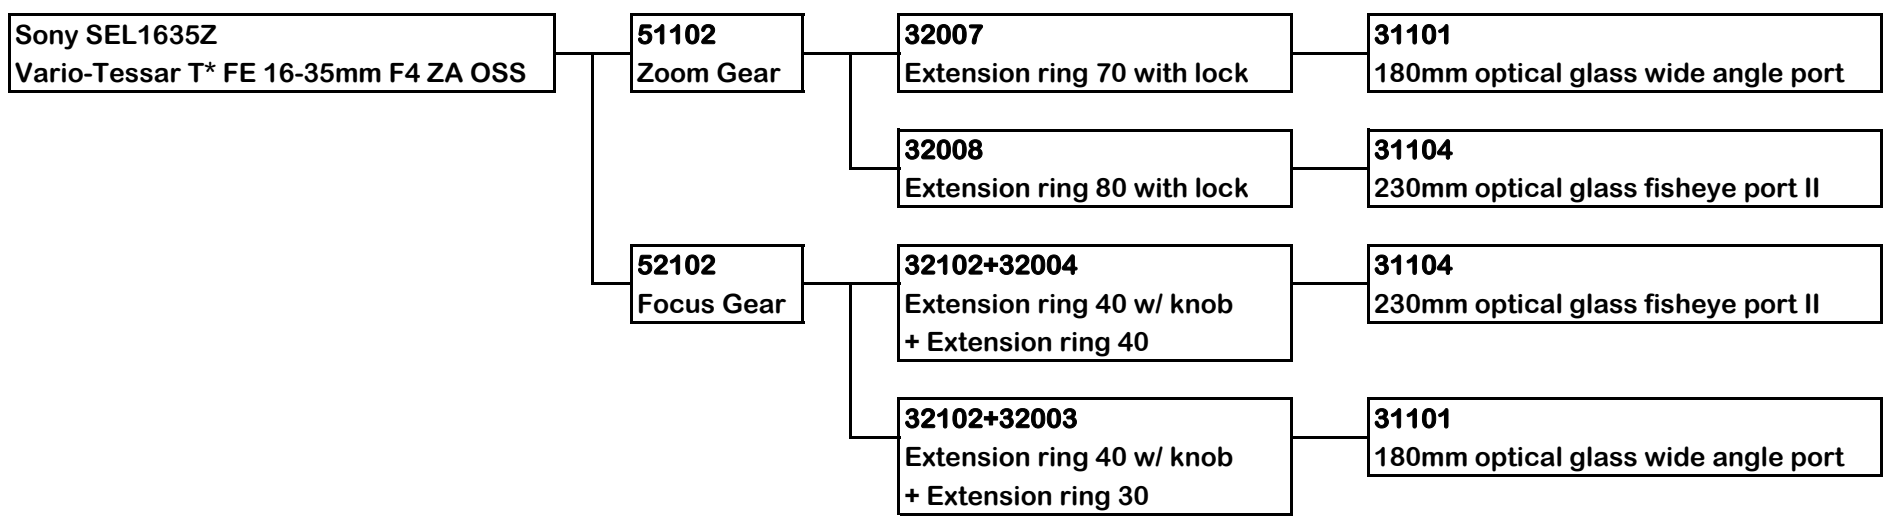

## 5" PORT SYSTEM FOR SONY E MOUNT SYSTEM

MACRO

**EF lens will need FE -EF adaptor**