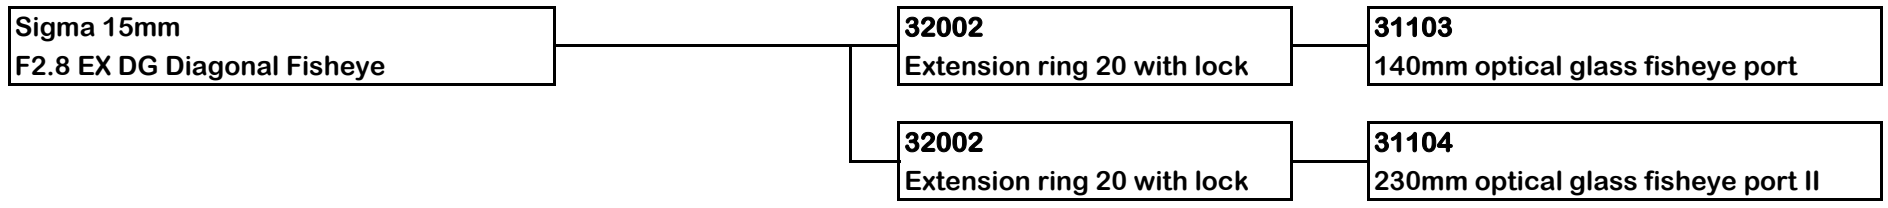

## 5" PORT SYSTEM FOR SONY E MOUNT SYSTEM

MACRO

**EF lens will need FE -EF adaptor**