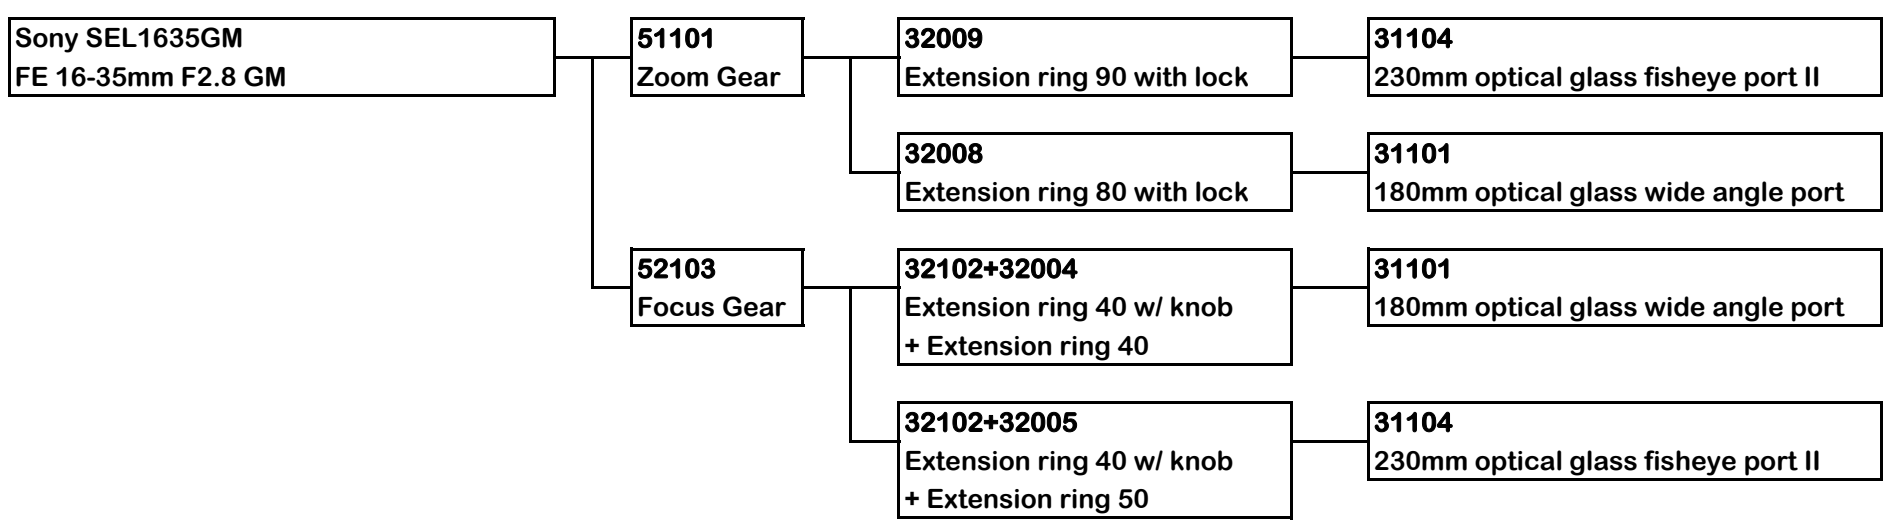

## 5" PORT SYSTEM FOR SONY E MOUNT SYSTEM

MACRO

**EF lens will need FE -EF adaptor**